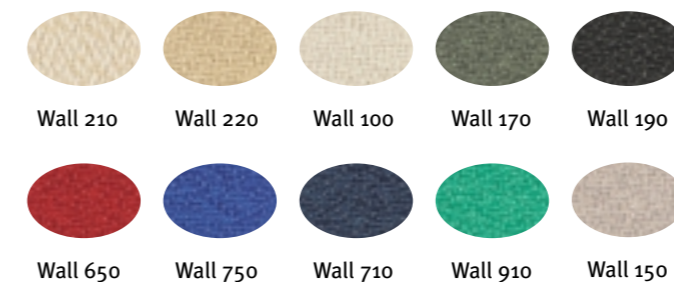

Vægstørrelser: 1200 x 1200 mm
1200 x 1500 mm
1200 x 1750 mm

indrammet i hvidlakerede alu-profiler.

Søjler: Udført i hvidlakerede stålrør i 2 højder 1600 mm eller 1900 mm.

Modular partition screens are ideal for making better use of your space and are the least expensive, and easiest way to divide a room. The double-sided partition screens, which are fixed to supports on feet or equipped with castors, can be offered with a variety of different textiles.

P3 ceramicsteel surface for markers or chalk.

Screen sizes: 1200 x 1200 mm
1200 x 1500 mm
1200 x 1750 mm

Framed in profiles in white lacquer.

Supports: Circular steel tubes in white finish, available in 2 heights 1600 mm or 1900 mm.

Bomuld/
cotton:

Kork/bomuld/hessian
Cork/cotton:

Brandhæmmende overflade/
Flame resistant polyester:

P3 ceramicsteel farver/
P3 ceramicsteel colour options:

Skærmvæggene monteres på beslag som er justerbare.